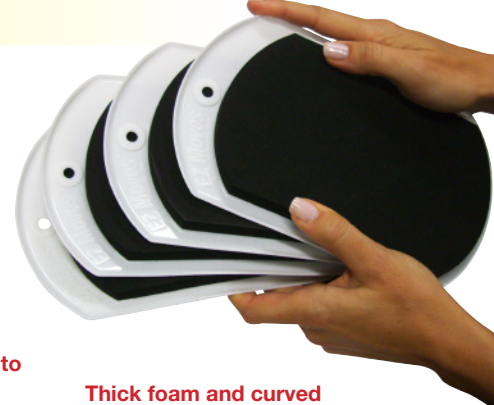

Make Your Next Move An EZ Move!

EZ Moves - Carpet Furniture Slides

One set allows you to move all your heavy furniture and more! Simply tilt the object being moved, place a slide under each corner then push or pull the object with ease. Furniture is gripped by the 1/2" thick heavy duty EVA foam. The ultra smooth base has a built in dual spring action to apply upward pressure keeping the pad in place during movement. Remove when finished.

No need for adhesive. Thick foam conforms to any item placed on it, gripping furniture to keep the slides in place during movement.

Thick foam and curved base raises furniture above the carpet nap to allow free movement.

Ultra smooth base glides on most floor surfaces with ease.

Why EZ Moves work so well →

Set of 4
Size 11 1/2" x 6 3/4"

Super strong base with dual spring action (curved in two directions) is engineered to apply constant upward pressure to keep slide in place.

Round rimmed edges will reduce friction and make moving from one floor surface to another easy.